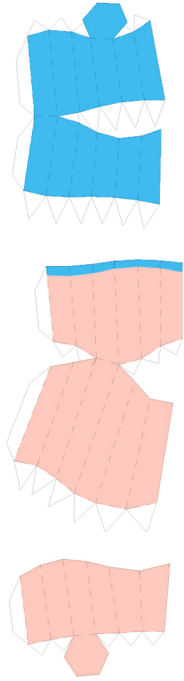

ADVENTURE TIME

The logo for the animated series "Adventure Time" is displayed. The words "ADVENTURE" and "TIME" are written in a large, red, blocky, 3D font. A green sword with a brown hilt and a yellow and orange pommel is positioned horizontally, passing through the letters of "TIME".

Finn the Human

This model was made by Emily McLain
<http://be.net/EmilyMcLain>
emclainable@gmail.com

Left Ear

Right Ear

Left Pant Leg

Right Pant Leg

***Note:** Leave a flap open on the back of the body to make it easier to glue the limbs without collapsing it.

Left Arm

Right Arm

Left Leg

Right Leg

Socks

Shoes

***Note: The backpack doesn't need to be glued to the body. The arms will hold it up.**