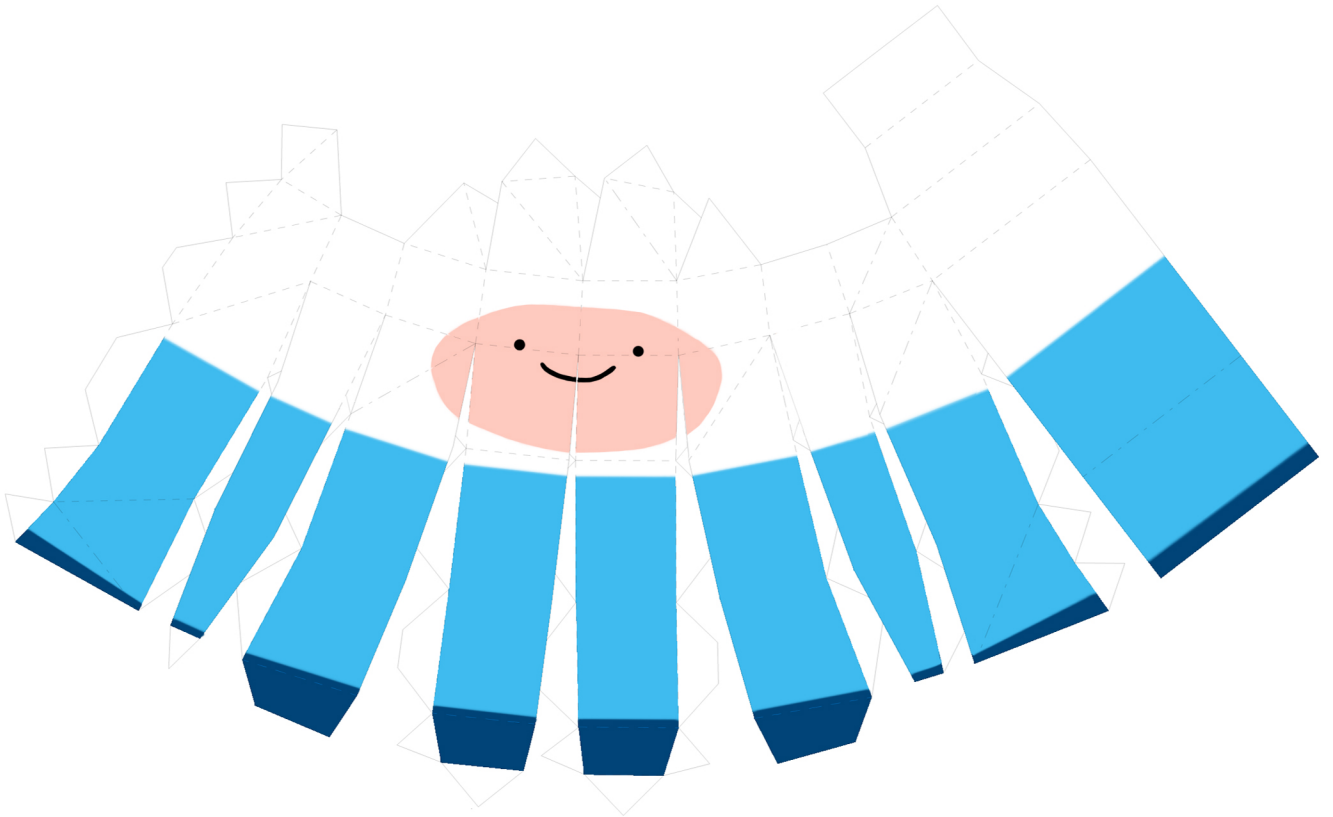

ADVENTURE TIME

The logo for the animated series "Adventure Time" is displayed. The words "ADVENTURE" and "TIME" are written in a large, red, blocky, 3D font. A green sword with a brown hilt and a yellow and orange pommel is positioned horizontally, passing through the letters of "TIME".

Finn the Human

This model was made by Emily McLain
<http://be.net/EmilyMcLain>
emclainable@gmail.com

Left Ear

Right Ear

Left Pant Leg

Right Pant Leg

***Note:** Leave a flap open on the back of the body to make it easier to glue the limbs without collapsing it.

Left Arm

Right Arm

Left Leg

Right Leg

Socks

Shoes

***Note: The backpack doesn't need to be glued to the body. The arms will hold it up.**