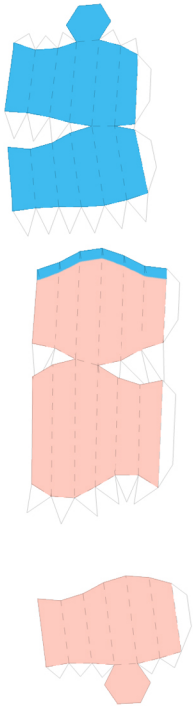

ADVENTURE TIME

The logo for the animated series "Adventure Time" is displayed. The words "ADVENTURE" and "TIME" are written in a large, red, blocky, 3D font. A green sword with a brown hilt and a yellow and orange pommel is positioned horizontally, passing through the letters of "TIME".

Finn the Human

This model was made by Emily McLain
<http://be.net/EmilyMcLain>
emclainable@gmail.com

Left Ear

Right Ear

Left Pant Leg

Right Pant Leg

***Note:** Leave a flap open on the back of the body to make it easier to glue the limbs without collapsing it.

Left Arm

Right Arm

Left Leg

Right Leg

Socks

Shoes

***Note: The backpack doesn't need to be glued to the body. The arms will hold it up.**