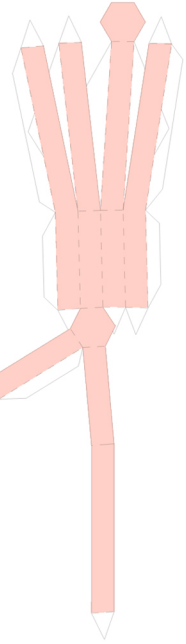

ADVENTURE TIME

The logo for the animated series "Adventure Time" is displayed. The words "ADVENTURE" and "TIME" are written in a large, red, blocky, 3D font. A green sword with a brown hilt and a yellow and orange pommel is positioned horizontally, passing through the letters of "TIME".

Finn the Human

This model was made by Emily McLain
<http://be.net/EmilyMcLain>
emclainable@gmail.com

Left Ear

Right Ear

Left Pant Leg

Right Pant Leg

***Note:** Leave a flap open on the back of the body to make it easier to glue the limbs without collapsing it.

Left Arm

Right Arm

Left Leg

Right Leg

Socks

Shoes

***Note: The backpack doesn't need to be glued to the body. The arms will hold it up.**