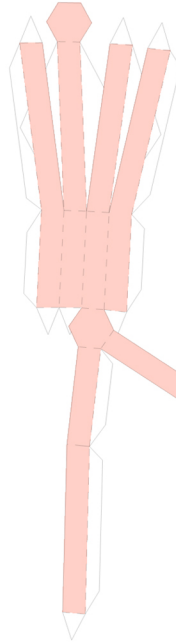

ADVENTURE TIME

The logo for the animated series "Adventure Time" is displayed. The words "ADVENTURE" and "TIME" are written in a large, red, blocky, 3D font. A green sword with a brown hilt and a yellow and orange pommel is positioned horizontally, passing through the letters of "TIME".

Finn the Human

This model was made by Emily McLain
<http://be.net/EmilyMcLain>
emclainable@gmail.com

Left Ear

Right Ear

Left Pant Leg

Right Pant Leg

***Note:** Leave a flap open on the back of the body to make it easier to glue the limbs without collapsing it.

Left Arm

Right Arm

Left Leg

Right Leg

Socks

Shoes

***Note: The backpack doesn't need to be glued to the body. The arms will hold it up.**